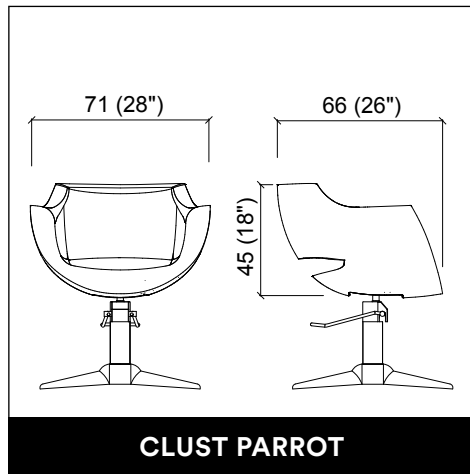

MADISON DESK 60

MADISON DESK 120

PANDORA / PANDORA LED

PANDORA WALL / WALL LED

CLUST ROTO

CLUST PARROT

CELEBRITY PRIME E / SHIATSU

**CELEBRITY PRIME SOFA 2P
E / SHIATSU**