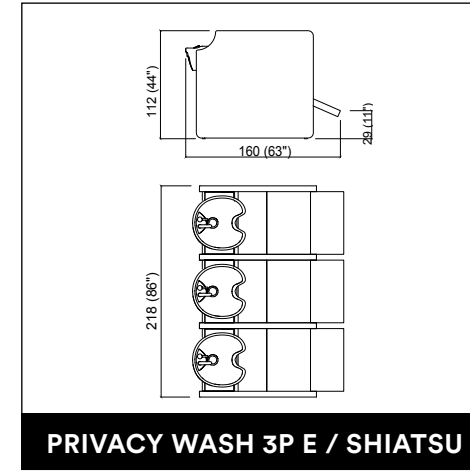

AUREOLE PARROT

PRIVACY WASH E / SHIATSU

PRIVACY WASH 2P E / SHIATSU

**CELEBRITY PRIME SOFA 3P
E / SHIATSU2P**

TIMEGATE

HALO

PRIVACY WASH 3P E / SHIATSU

MONOBERT