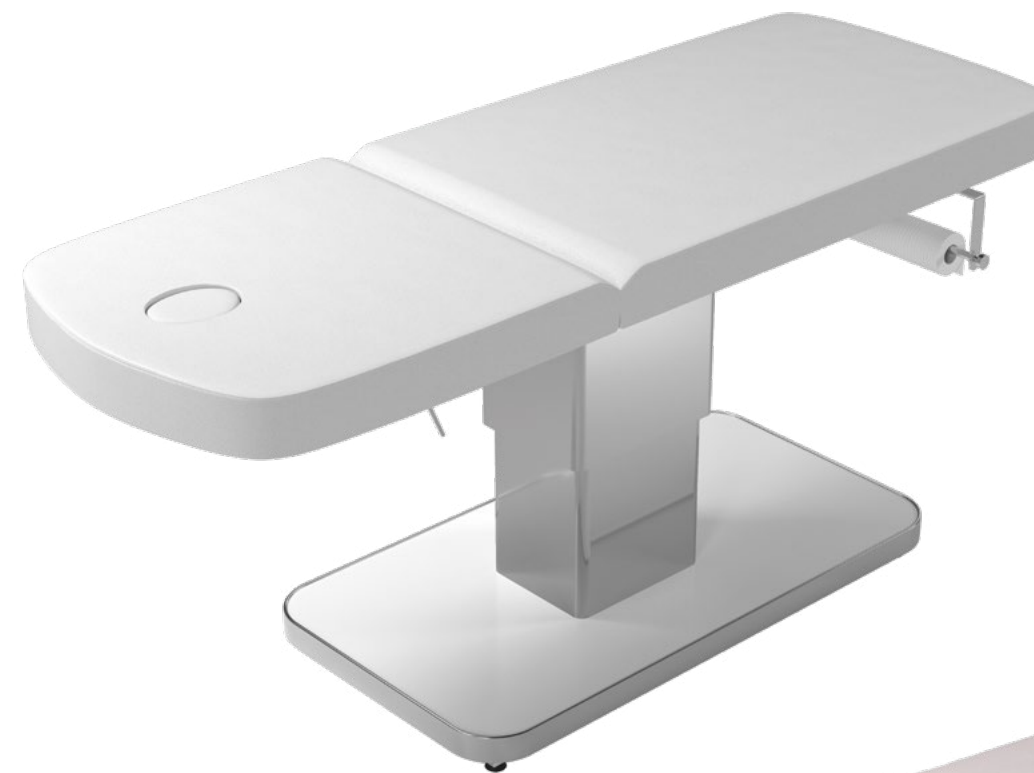

XELY

-30%

Massage and SPA Body/Facial Treatment Bed.
Integrated paper roll holder and adjustable face cradle.

Black or chrome finish

~~€ 4.981,00~~ € 3.486,00

Gold finish

~~€ 5.211,00~~ € 3.648,00