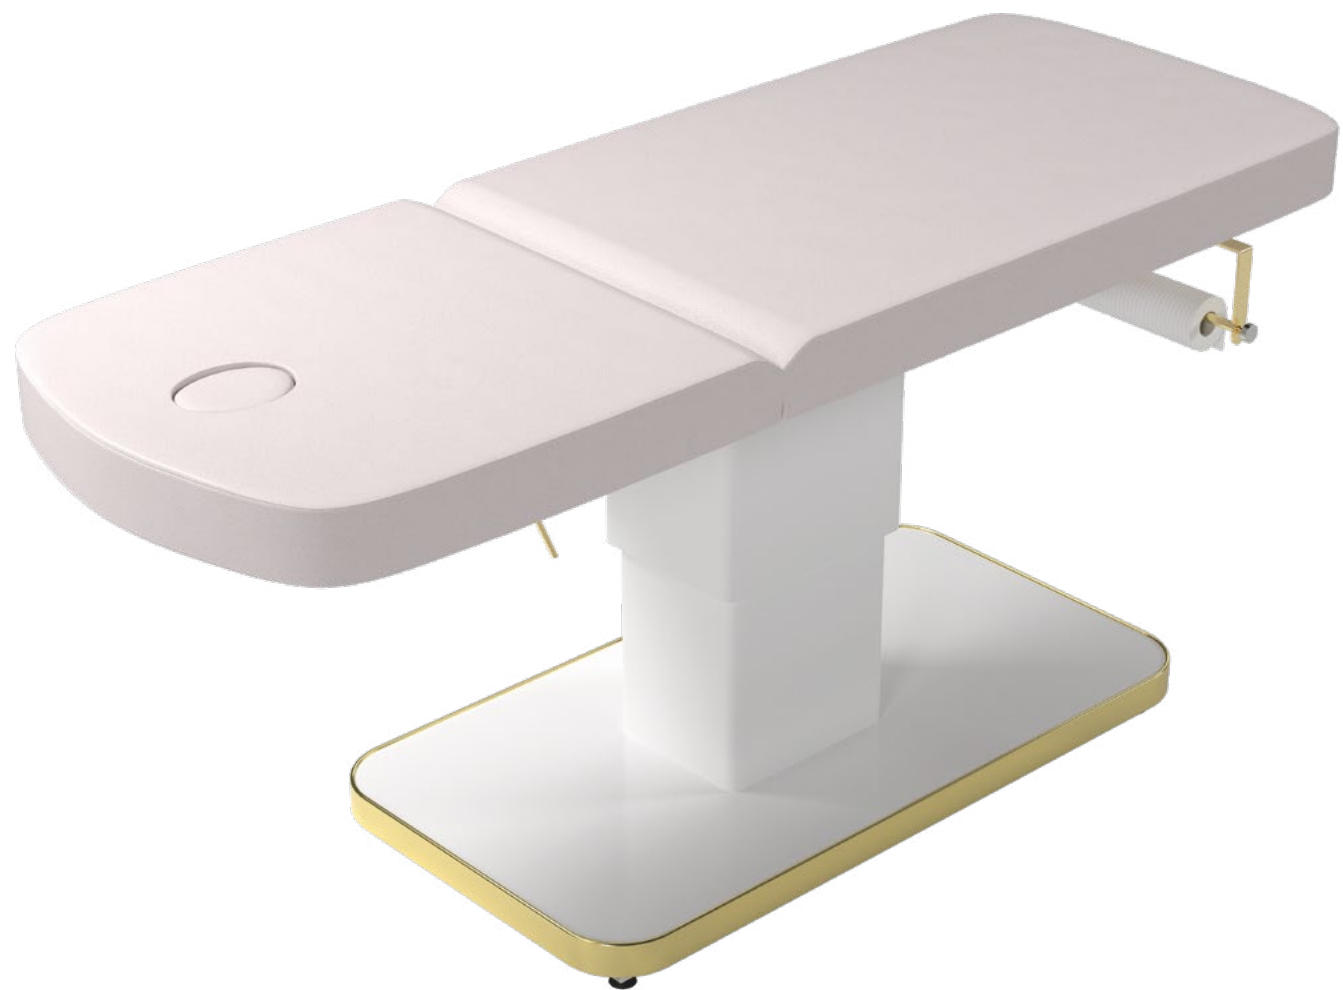

~~€ 126,00~~ € 88,00

-40%

SOFTCOL

Black soft silicone removable neckrest with suction cups.

~~€ 38,00~~ € 23,00

-30%

BELLATRIX

Movable mirror.
Gold or glossy black frame.

-30%

SPECH

Single sided mirror movable.
Gold or glossy black frame.

~~€ 398,00~~ **€ 278,00**

FLEX

Massage SPA bed for body and face treatments. Equipped with 3 motors for adjustable height, backrest and legs. Integrated adjustable armrests and headrest with face-hole.

All vinyl colors available

€6.757,00

€ 4.730,00

-30%

XELY

-30%

Massage and SPA Body/Facial Treatment Bed.
Integrated paper roll holder and adjustable face cradle.

Black or chrome finish