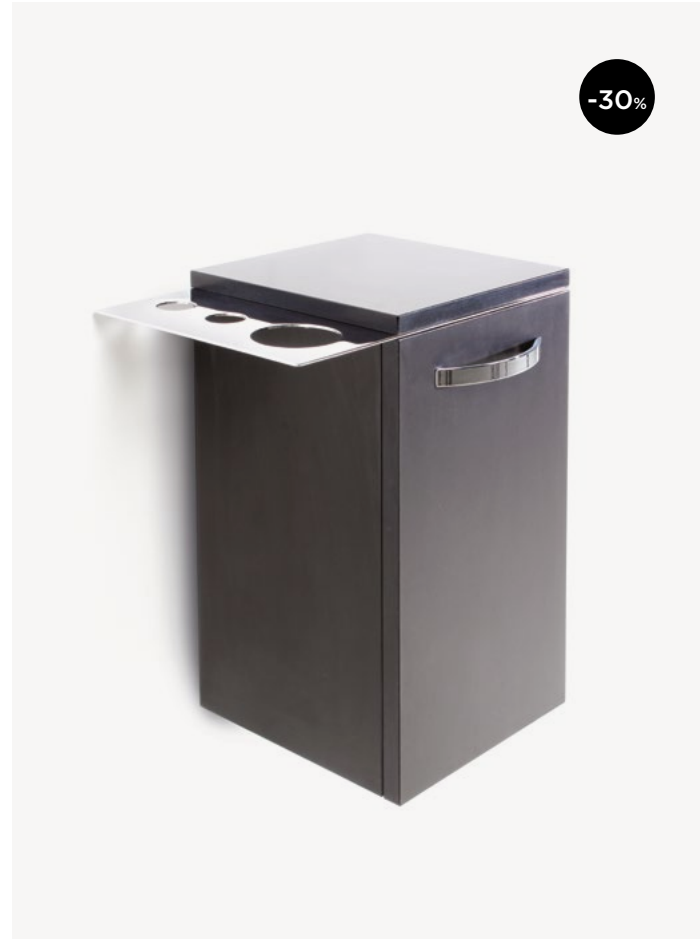

Trolley.
Black matt finish.

~~€ 435,00~~ **€ 304,00**

WALLY

Service cabinet.
Black or white matt finish.

~~€ 396,00~~ **€ 277,00**

ICART

Multifunction trolley.
White finish.

~~€ 1.142,00~~ **€ 799,00**