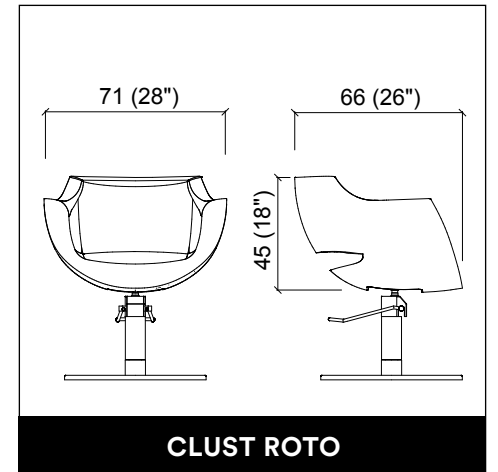

MADISON DESK 60

MADISON DESK 120

PANDORA / PANDORA LED

PANDORA WALL / WALL LED

CLUST ROTO

CLUST PARROT

CELEBRITY PRIME E / SHIATSU

**CELEBRITY PRIME SOFA 2P
E / SHIATSU**