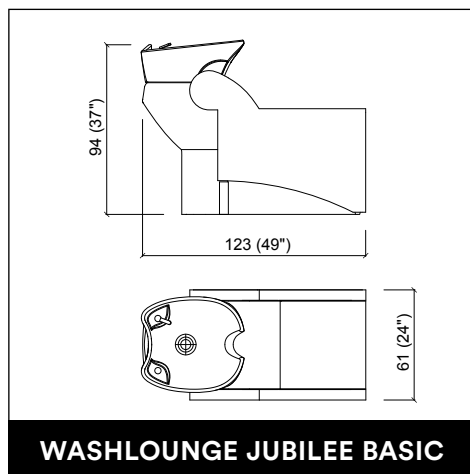

TRIOBERT WALL

WASHLOUNGE JUBILEE BASIC